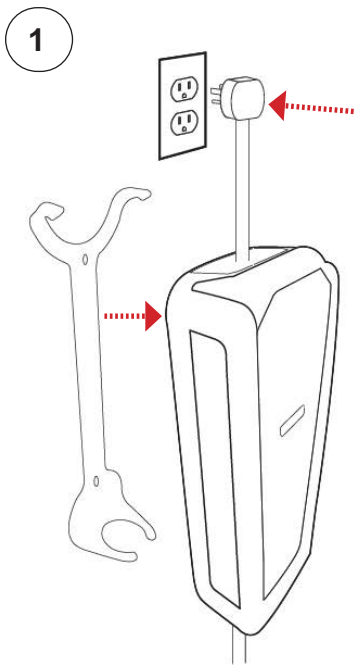

Ampure Go Gen 1 Mobile Charger Quick Start Guide

<https://info.evsolutions.com/ampure-go>

4

5

6

AMPURE

1333 Mayflower Ave., Ste. 100, Monrovia, CA 91016
+1 (888) 833-2148 / evscs@ampure.com / www.ampure.com