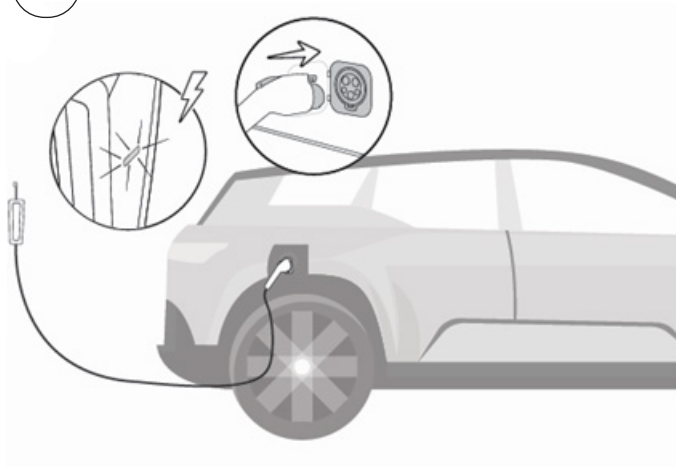

Ampure Go Gen 1 Mobile Charger Quick Start Guide

<https://info.evsolutions.com/ampure-go>

4

5

6

AMPURE

1333 Mayflower Ave., Ste. 100, Monrovia, CA 91016
+1 (888) 833-2148 / evscs@ampure.com / www.ampure.com